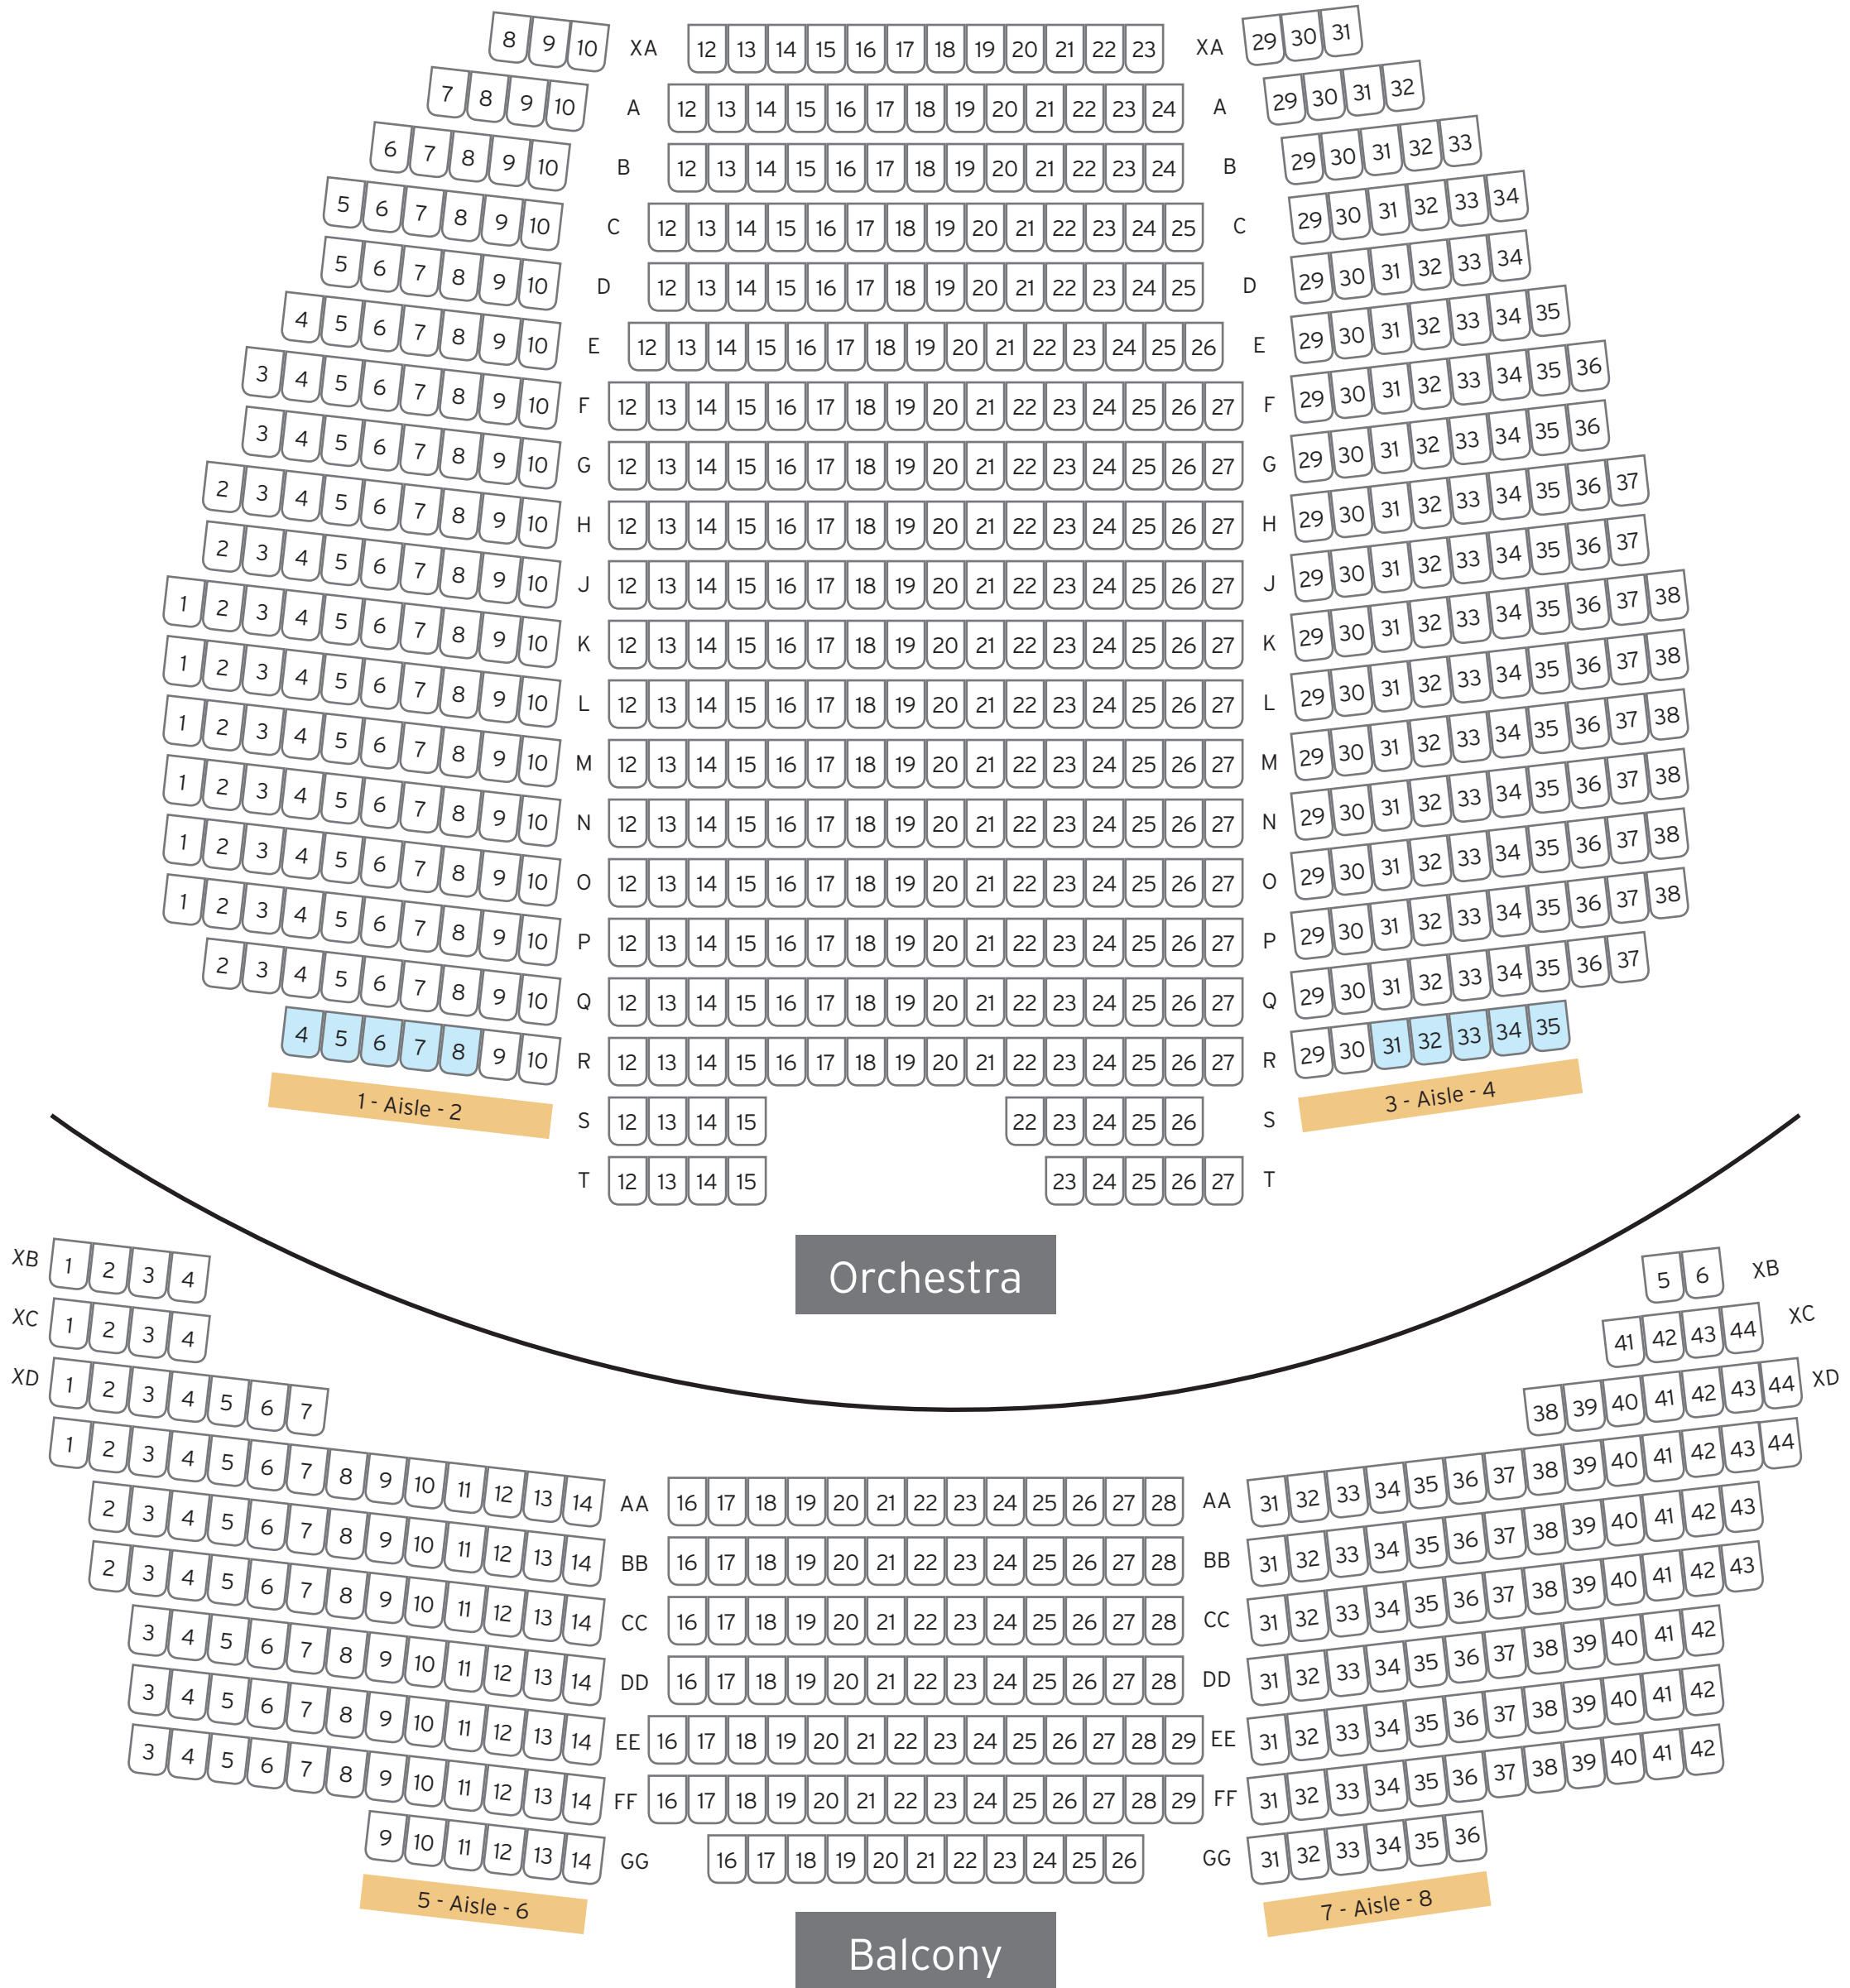

# FESTIVAL THEATRE

## 10 Queen's Parade

### STAGE

 Special Access Seating