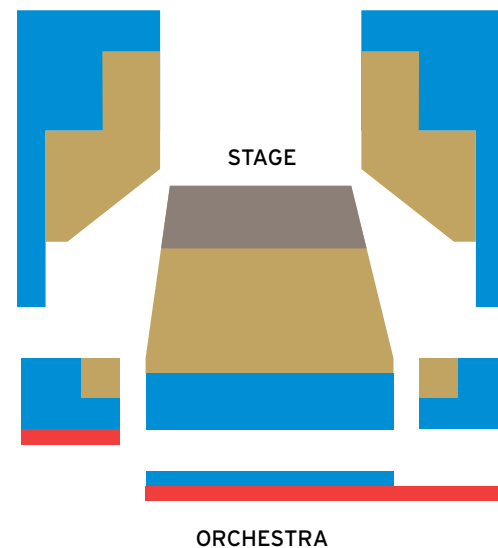

Festival Theatre

10 Queen's Parade
856-seat modern theatre
includes the licensed
Lobby Café and The Shawp
Special Access seating available

Studio Theatre

10 Queen's Parade
200-seat theatre -
our most intimate space.
Special Access seating available

Court House Theatre

26 Queen Street
Intimate, 327-seat
thrust stage theatre
in 1840s national
historic site

Royal George Theatre

85 Queen Street
313-seat theatre in a
turn-of-the-century
vaudeville house
Special Access seating available