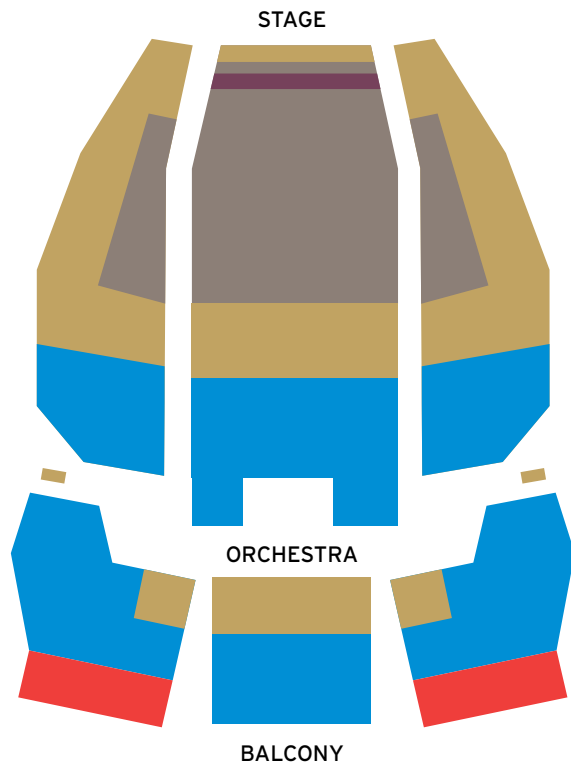

Festival Theatre

10 Queen's Parade
856-seat modern theatre
includes the licensed
Lobby Café and The Shawp
Special Access seating available

Studio Theatre

10 Queen's Parade
200-seat theatre -
our most intimate space.
Special Access seating available

Court House Theatre

26 Queen Street
Intimate, 327-seat
thrust stage theatre
in 1840s national
historic site

Royal George Theatre

85 Queen Street
313-seat theatre in a
turn-of-the-century
vaudeville house
Special Access seating available