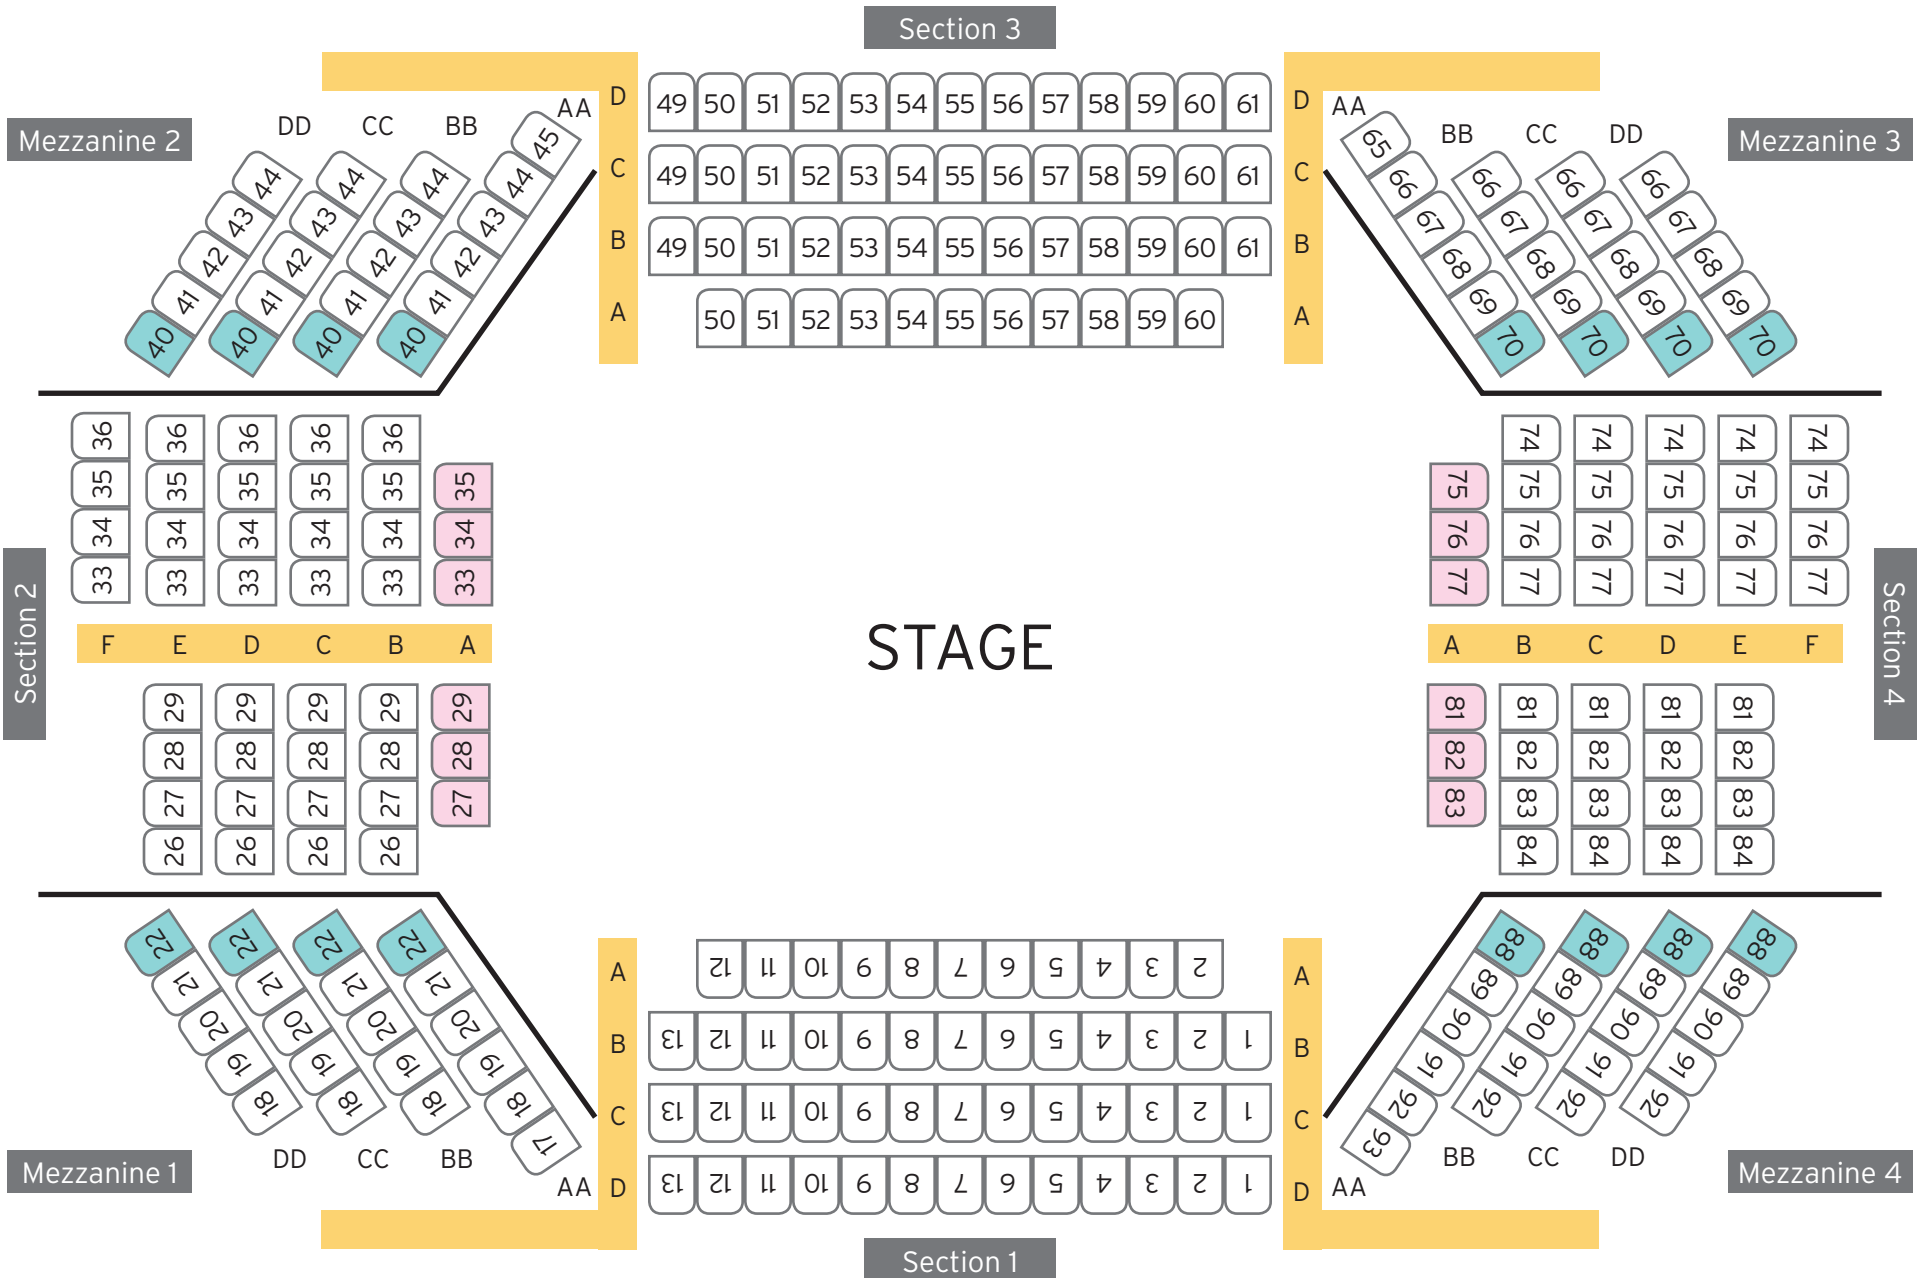

JACKIE MAXWELL STUDIO THEATRE

10 Queen's Parade

Special Access Seating
 Limited Leg Room
 Aisles