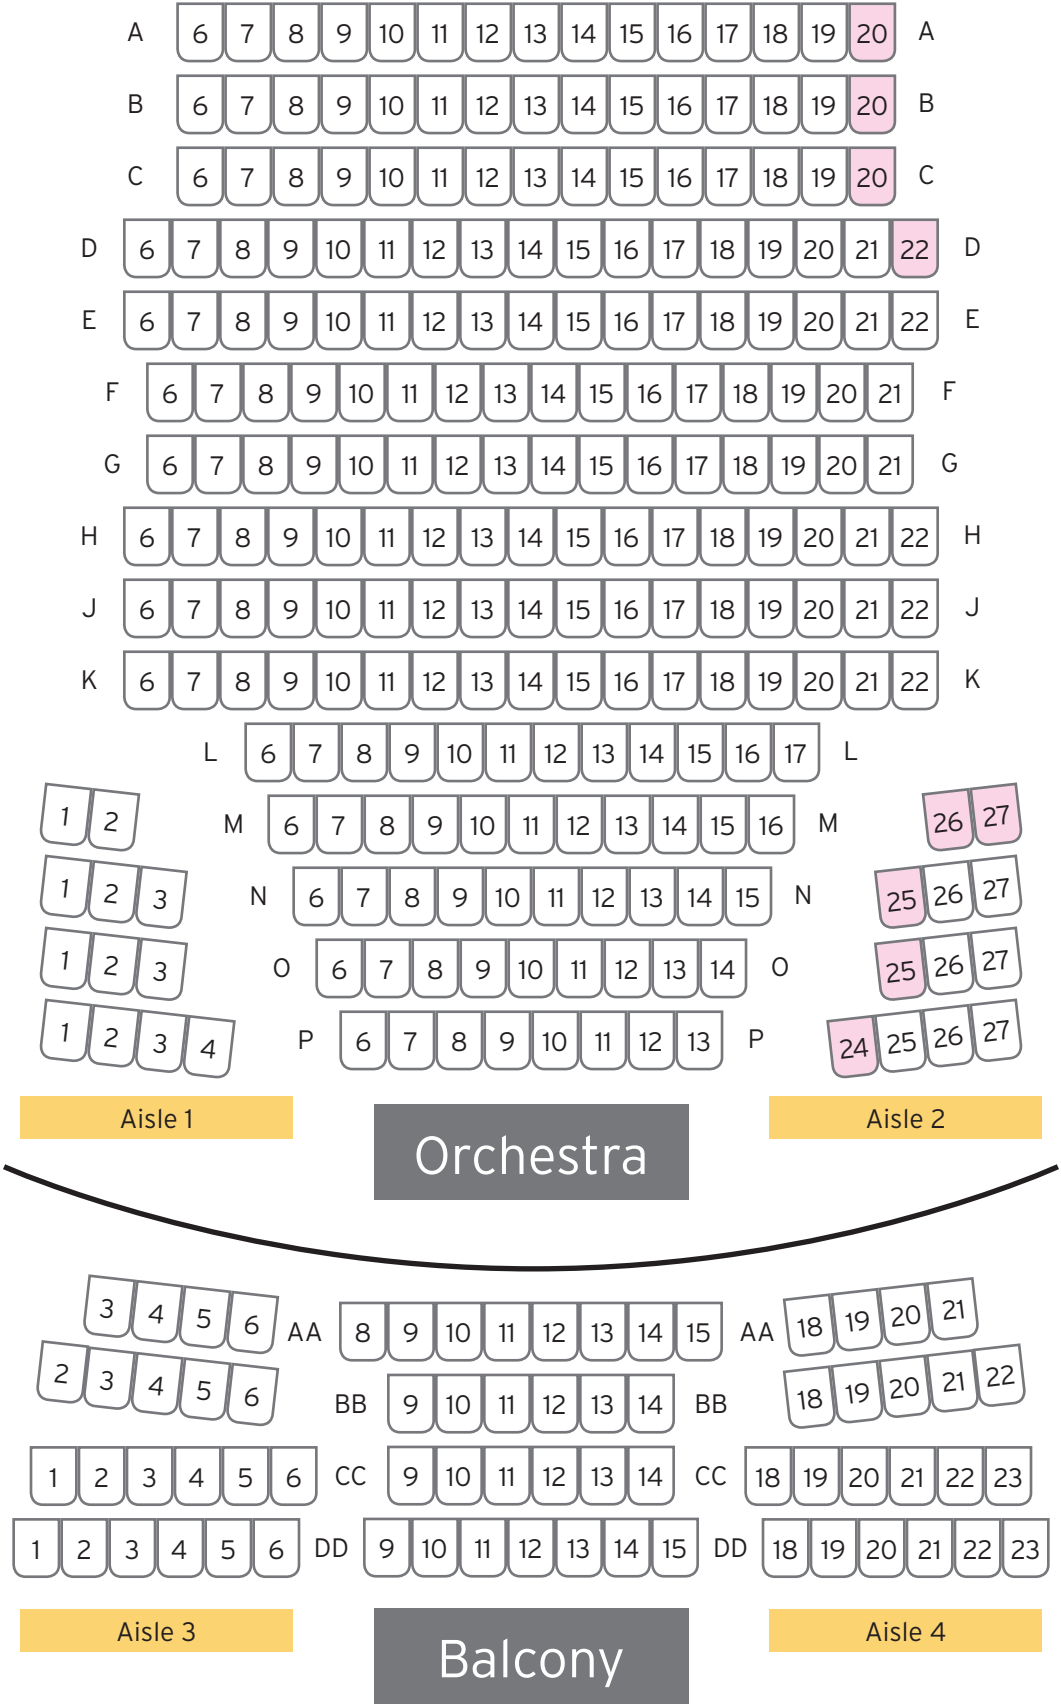

ROYAL GEORGE THEATRE

85 Queen Street

STAGE

 Special Access Seating