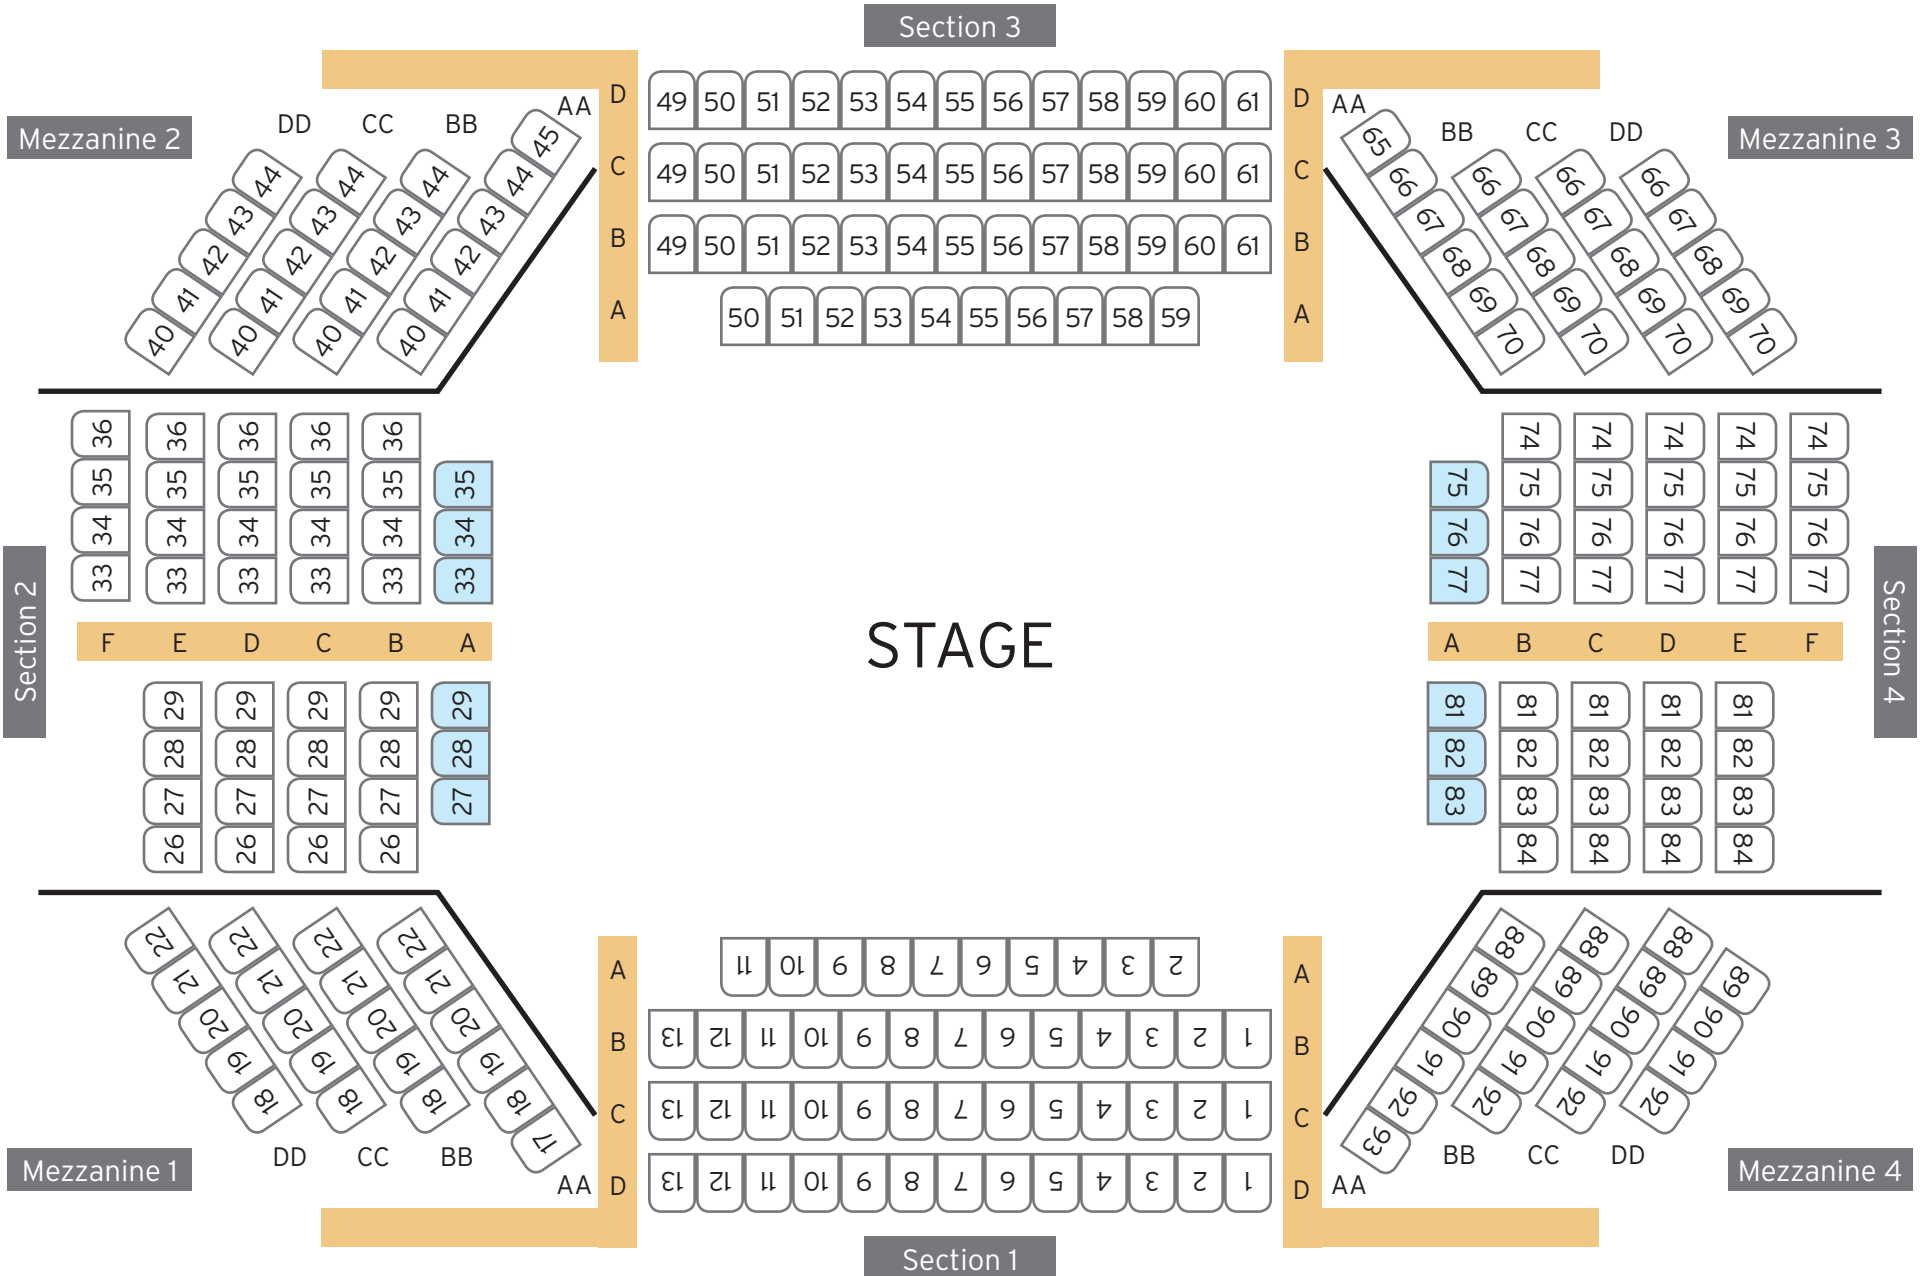

JACKIE MAXWELL STUDIO THEATRE

10 Queen's Parade

Special Access Seating Aisles