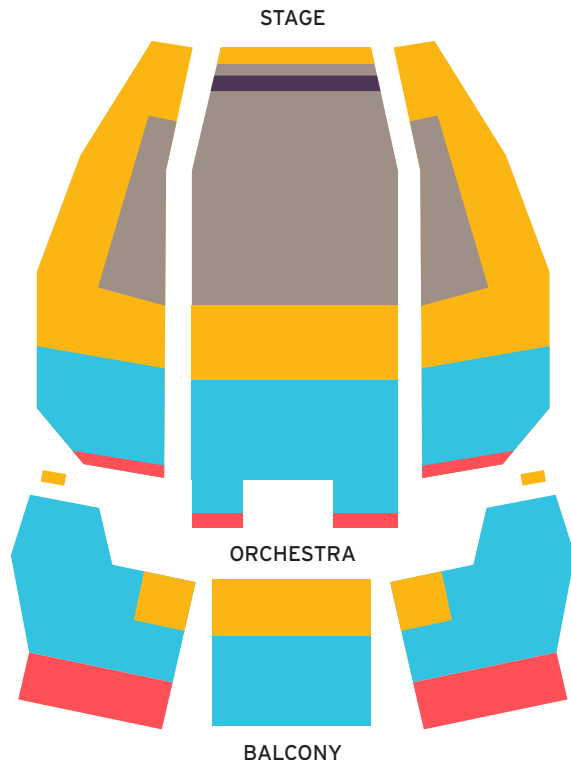

Festival Theatre

10 Queen's Parade
856-seat modern theatre
includes the licensed
Lobby Café and The Shawp
Special Access seating available

Royal George Theatre

85 Queen Street
304-seat theatre in a
turn-of-the-century
vaudeville house
Special Access seating available

Jackie Maxwell Studio Theatre

10 Queen's Parade
204-seat theatre -
our most intimate space.
Special Access seating available