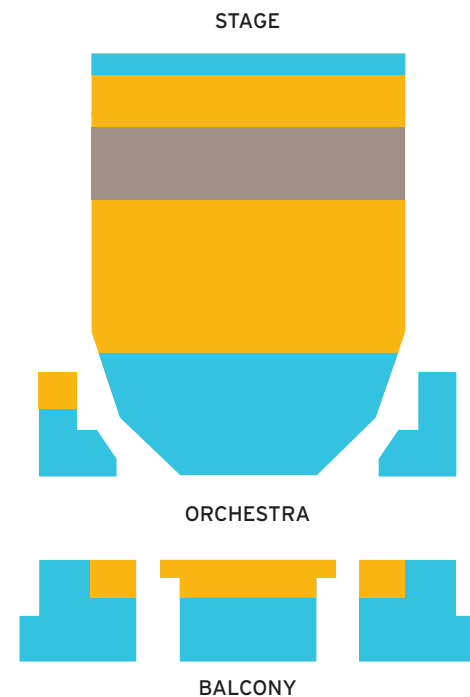

Festival Theatre

10 Queen's Parade
856-seat modern theatre
includes the licensed
Lobby Café and The Shawp
Special Access seating available

Royal George Theatre

85 Queen Street
304-seat theatre in a
turn-of-the-century
vaudeville house
Special Access seating available

Jackie Maxwell Studio Theatre

10 Queen's Parade
204-seat theatre -
our most intimate space.
Special Access seating available