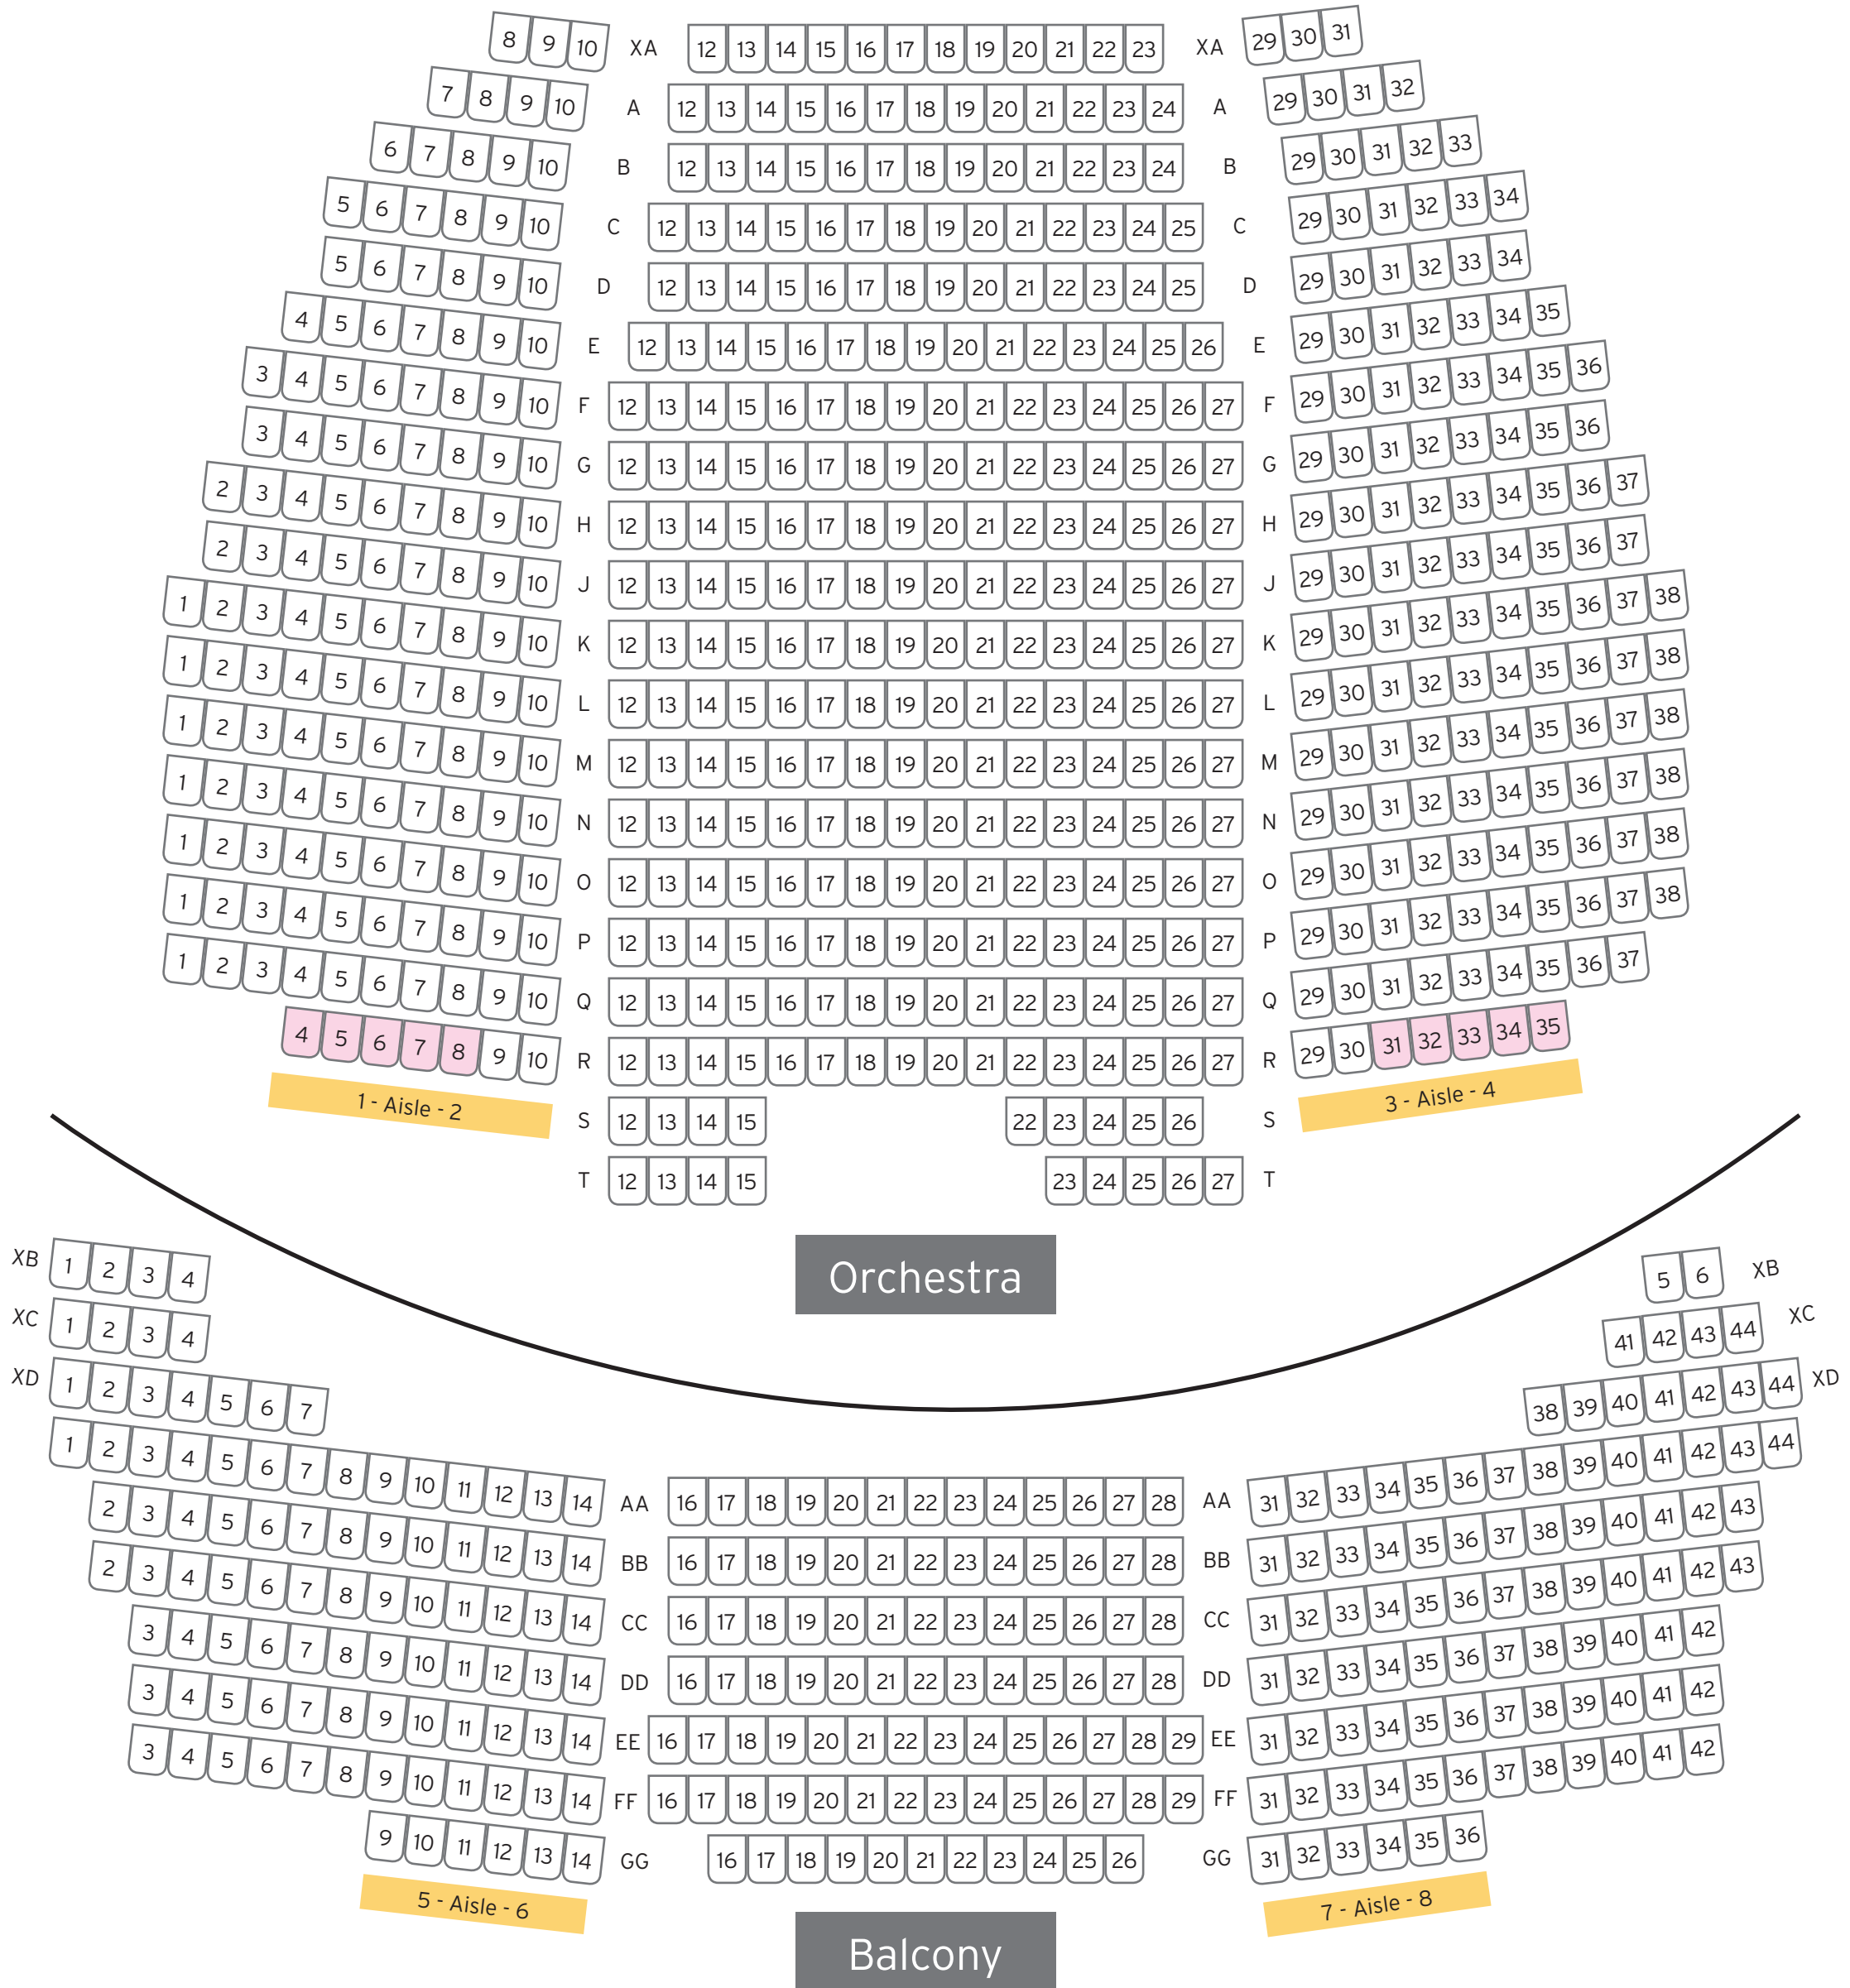

FESTIVAL THEATRE

10 Queen's Parade

STAGE

 Special Access Seating