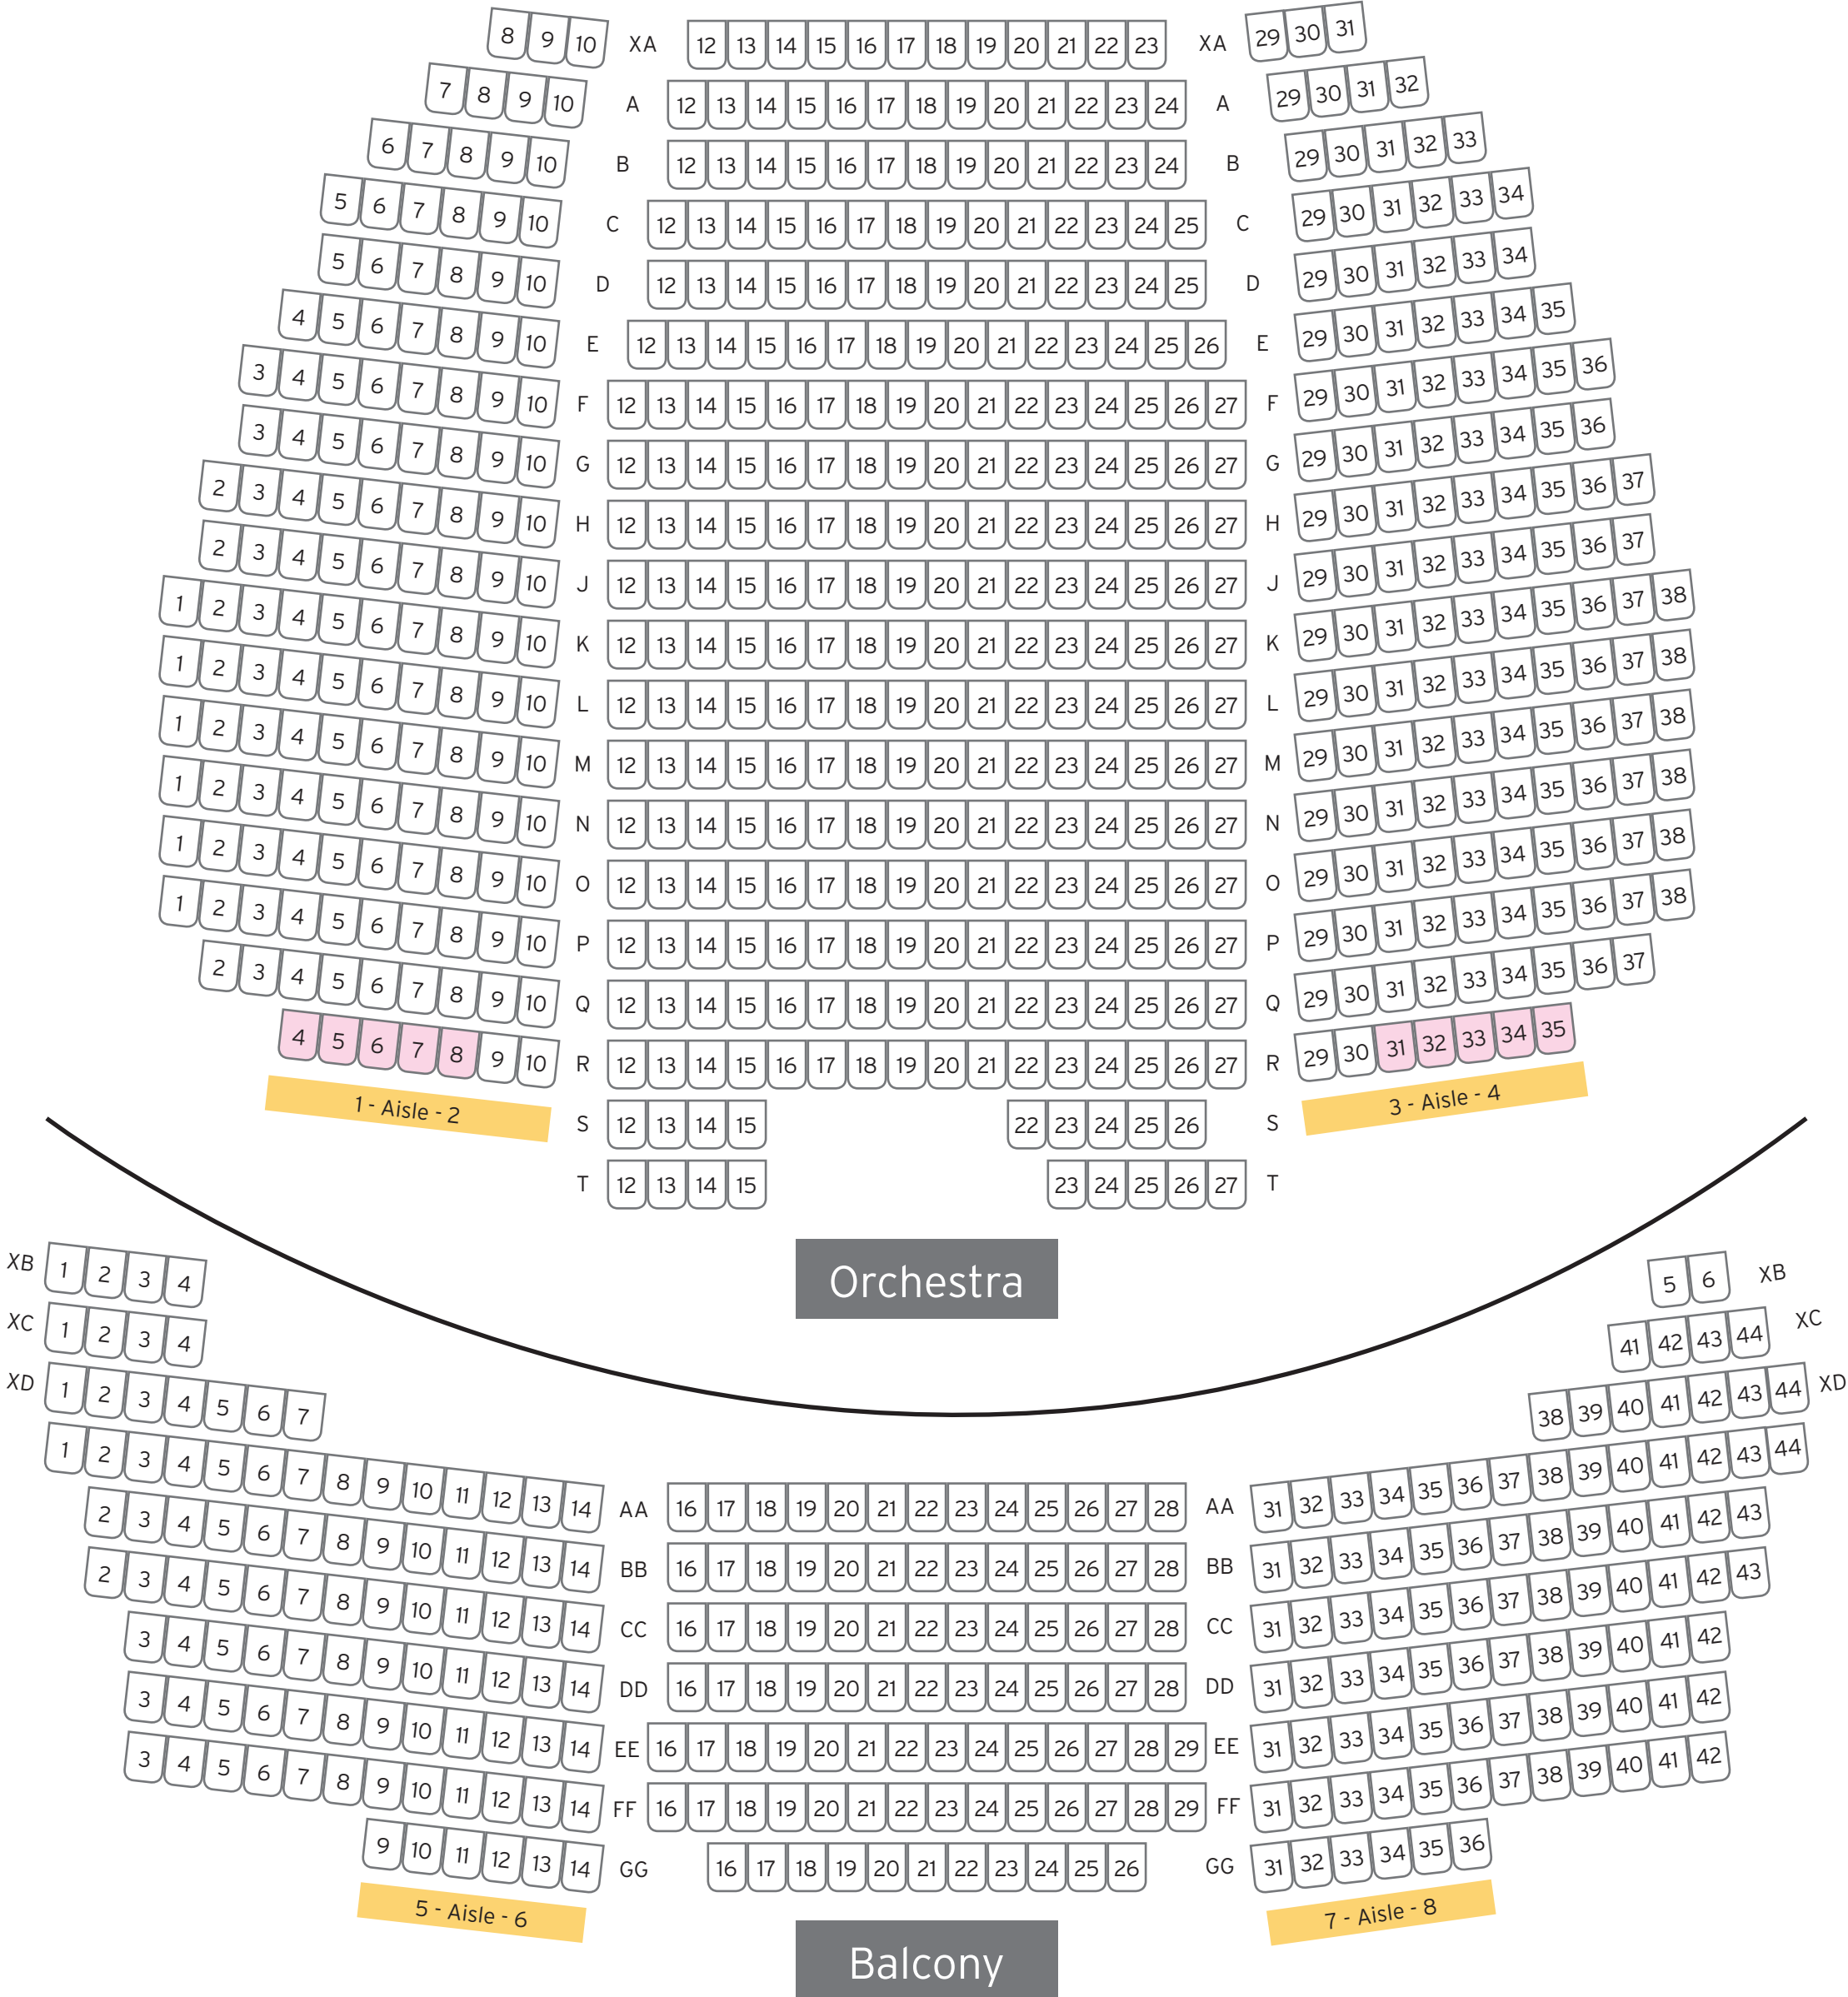

# FESTIVAL THEATRE

## 10 Queen's Parade

### STAGE

 Special Access Seating