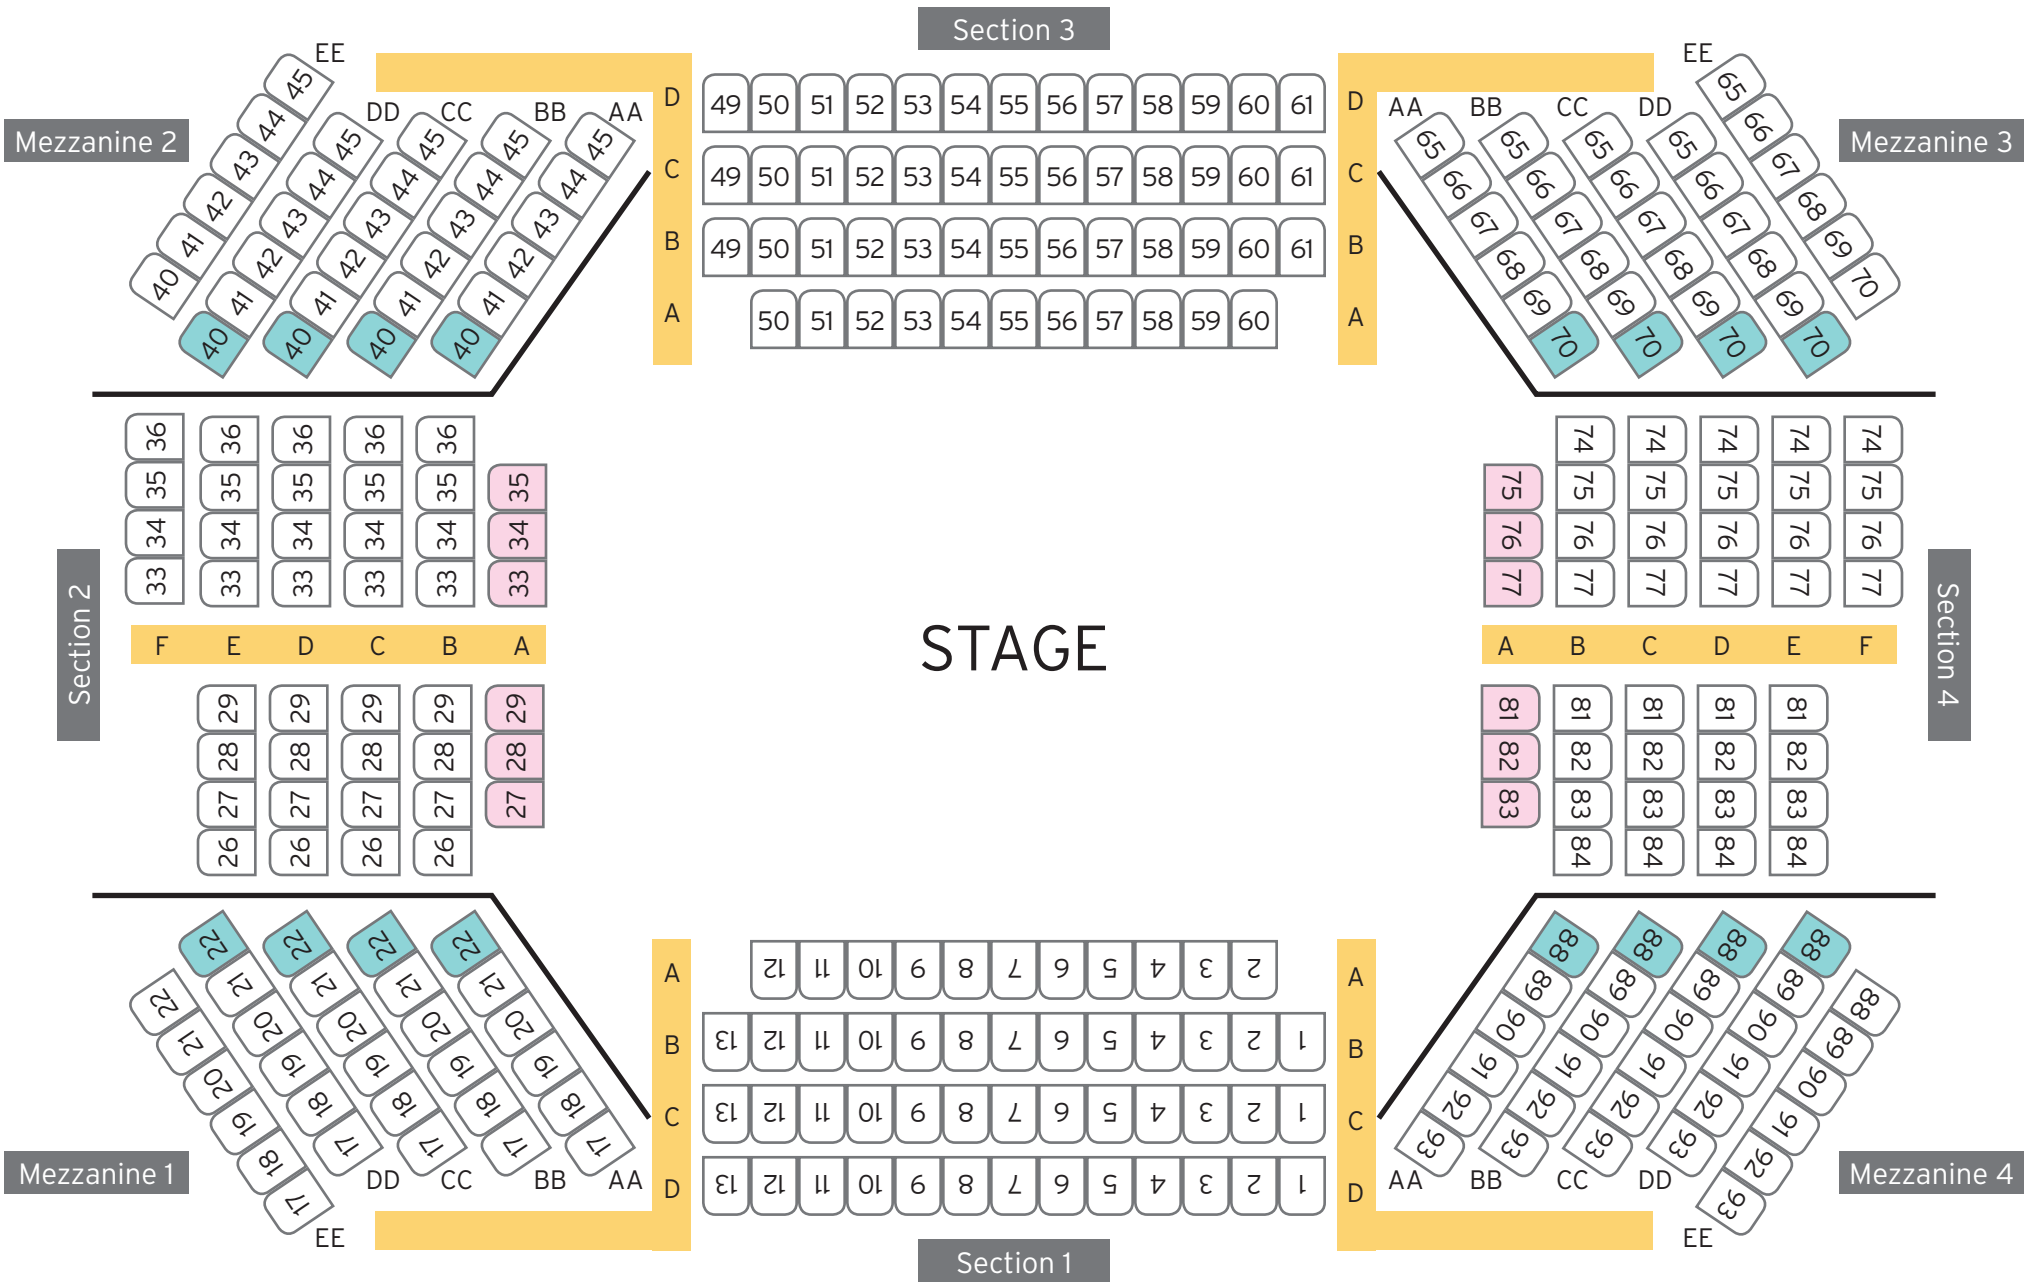

JACKIE MAXWELL STUDIO THEATRE

10 Queen's Parade

Special Access Seating
 Limited Leg Room
 Aisles