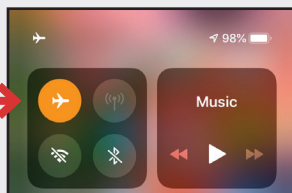

How to use the GalaPro mobile app

Download the app on your device

Create a new account or log in to existing account

Choose the play
The Ladykillers

Choose Closed Captioning if prompted

Set your phone to airplane mode

iPhone

Android

In Settings, turn on Wi-Fi and select GalaPro_Festival network
Password: **galapro1**

Go back to GalaPro app and enjoy the show!

To adjust font size and brightness, use settings on top left side of the screen.