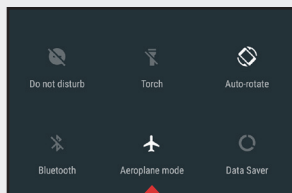

How to use the GalaPro mobile app

Download the app on your device

Create a new account or log in to existing account

Choose the play
The Ladykillers

Choose Closed Captioning if prompted

Set your phone to airplane mode

iPhone

Android

In Settings, turn on Wi-Fi and select GalaPro_Festival network
Password: **galapro1**

Go back to GalaPro app and enjoy the show!

To adjust font size and brightness, use settings on top left side of the screen.