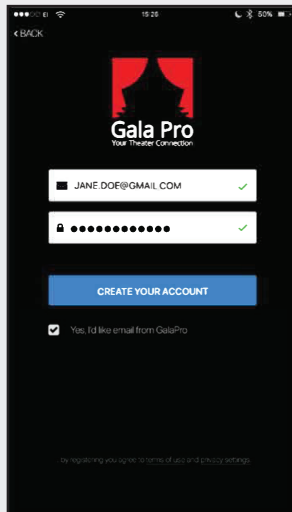

How to use the GalaPro mobile app

Download the app on your device

Create a new account or log in to existing account

Choose the play
The Ladykillers

Choose Closed Captioning if prompted

Set your phone to airplane mode

iPhone

Android

In Settings, turn on Wi-Fi and select GalaPro_Festival network
Password: **galapro1**

Go back to GalaPro app and enjoy the show!

To adjust font size and brightness, use settings on top left side of the screen.