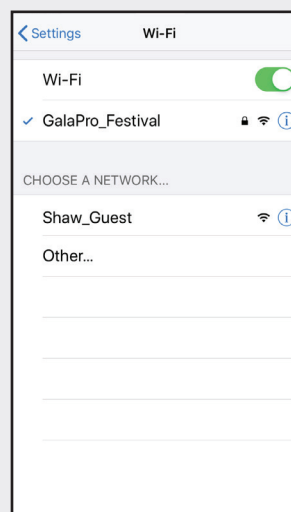

How to use the GalaPro mobile app

Download the app on your device

Create a new account or log in to existing account

Choose the play
The Ladykillers

Choose Closed Captioning if prompted

Set your phone to airplane mode

iPhone

Android

In Settings, turn on Wi-Fi and select GalaPro_Festival network
Password: **galapro1**

Go back to GalaPro app and enjoy the show!

To adjust font size and brightness, use settings on top left side of the screen.