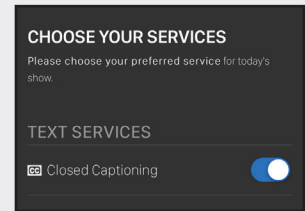

# How to use the Gala Pro mobile app

Download the app →

ACCESSIBILITY SPONSOR

Create or log in to existing account

Choose the play  
*The Doctor's Dilemma*

Choose Closed Captioning

Set your phone to airplane mode

In Settings, turn on Wi-Fi and select GalaPro\_Festival network  
Password: **galapro1**

Go back to Gala Pro app and enjoy the show!

To adjust font size and brightness, use settings on top left side of the screen.