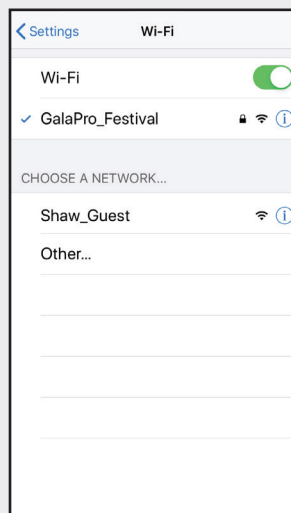

# How to use the Gala Pro mobile app

Download the app →

ACCESSIBILITY SPONSOR

Create or log in to existing account

Choose the play  
*The Doctor's Dilemma*

Choose Closed Captioning

Set your phone to airplane mode

In Settings, turn on Wi-Fi and select GalaPro\_Festival network  
Password: **galapro1**

Go back to Gala Pro app and enjoy the show!

To adjust font size and brightness, use settings on top left side of the screen.