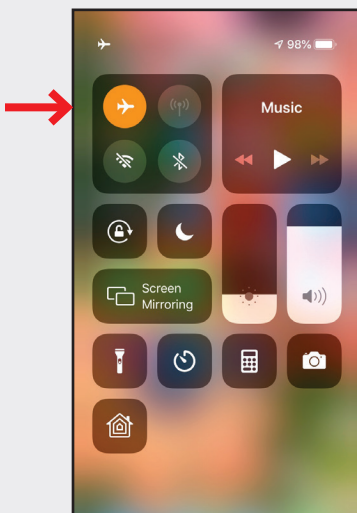

# How to use the Gala Pro mobile app

Download the app →

ACCESSIBILITY SPONSOR

Create or log in to existing account

Choose the play  
*The Doctor's Dilemma*

Choose Closed Captioning

Set your phone to airplane mode

In Settings, turn on Wi-Fi and select GalaPro\_Festival network  
Password: **galapro1**

Go back to Gala Pro app and enjoy the show!

To adjust font size and brightness, use settings on top left side of the screen.