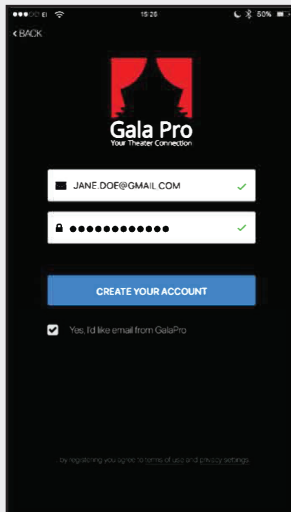

# How to use the Gala Pro mobile app

Download the app →

ACCESSIBILITY SPONSOR

Create or log in to existing account

Choose the play  
*The Doctor's Dilemma*

Choose Closed Captioning

Set your phone to airplane mode

In Settings, turn on Wi-Fi and select GalaPro\_Festival network  
Password: **galapro1**

Go back to Gala Pro app and enjoy the show!

To adjust font size and brightness, use settings on top left side of the screen.